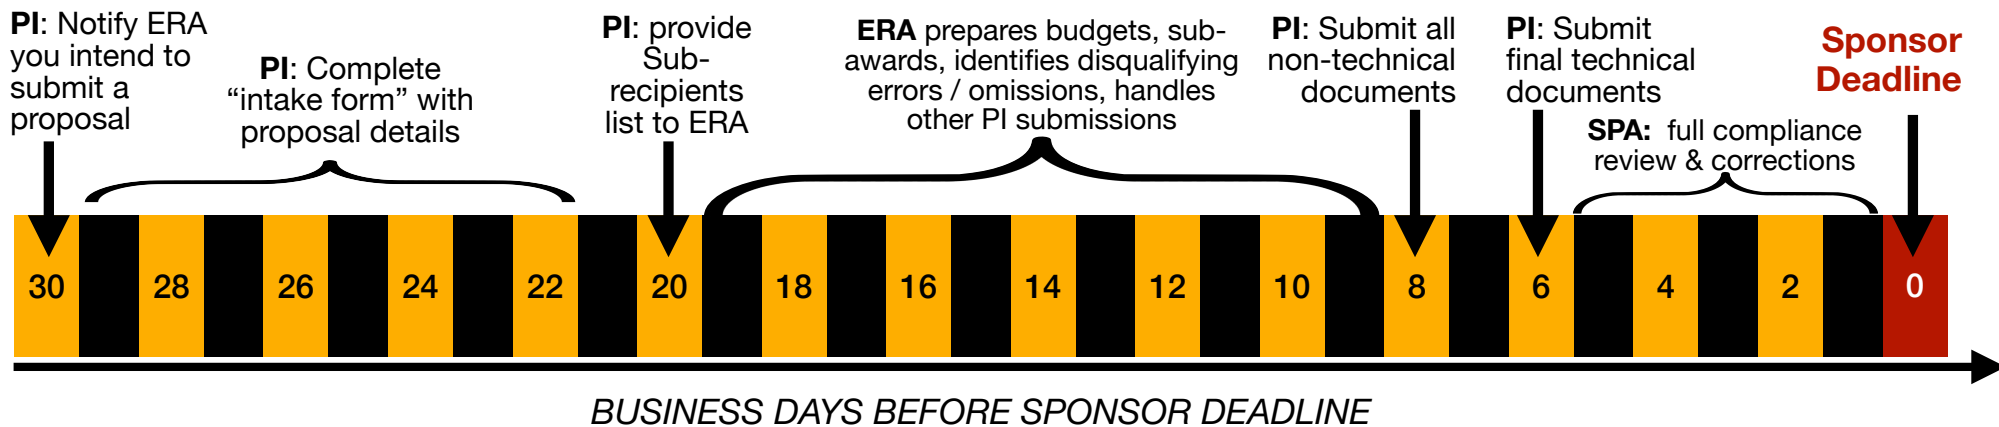

Grant Submission Timeline

College of Engineering

This timeline shows due dates for the elements of your proposal. Times are shown in **business** days before the **sponsor** deadline.

ERA & SPA will perform many activities for many proposals within this timeline.